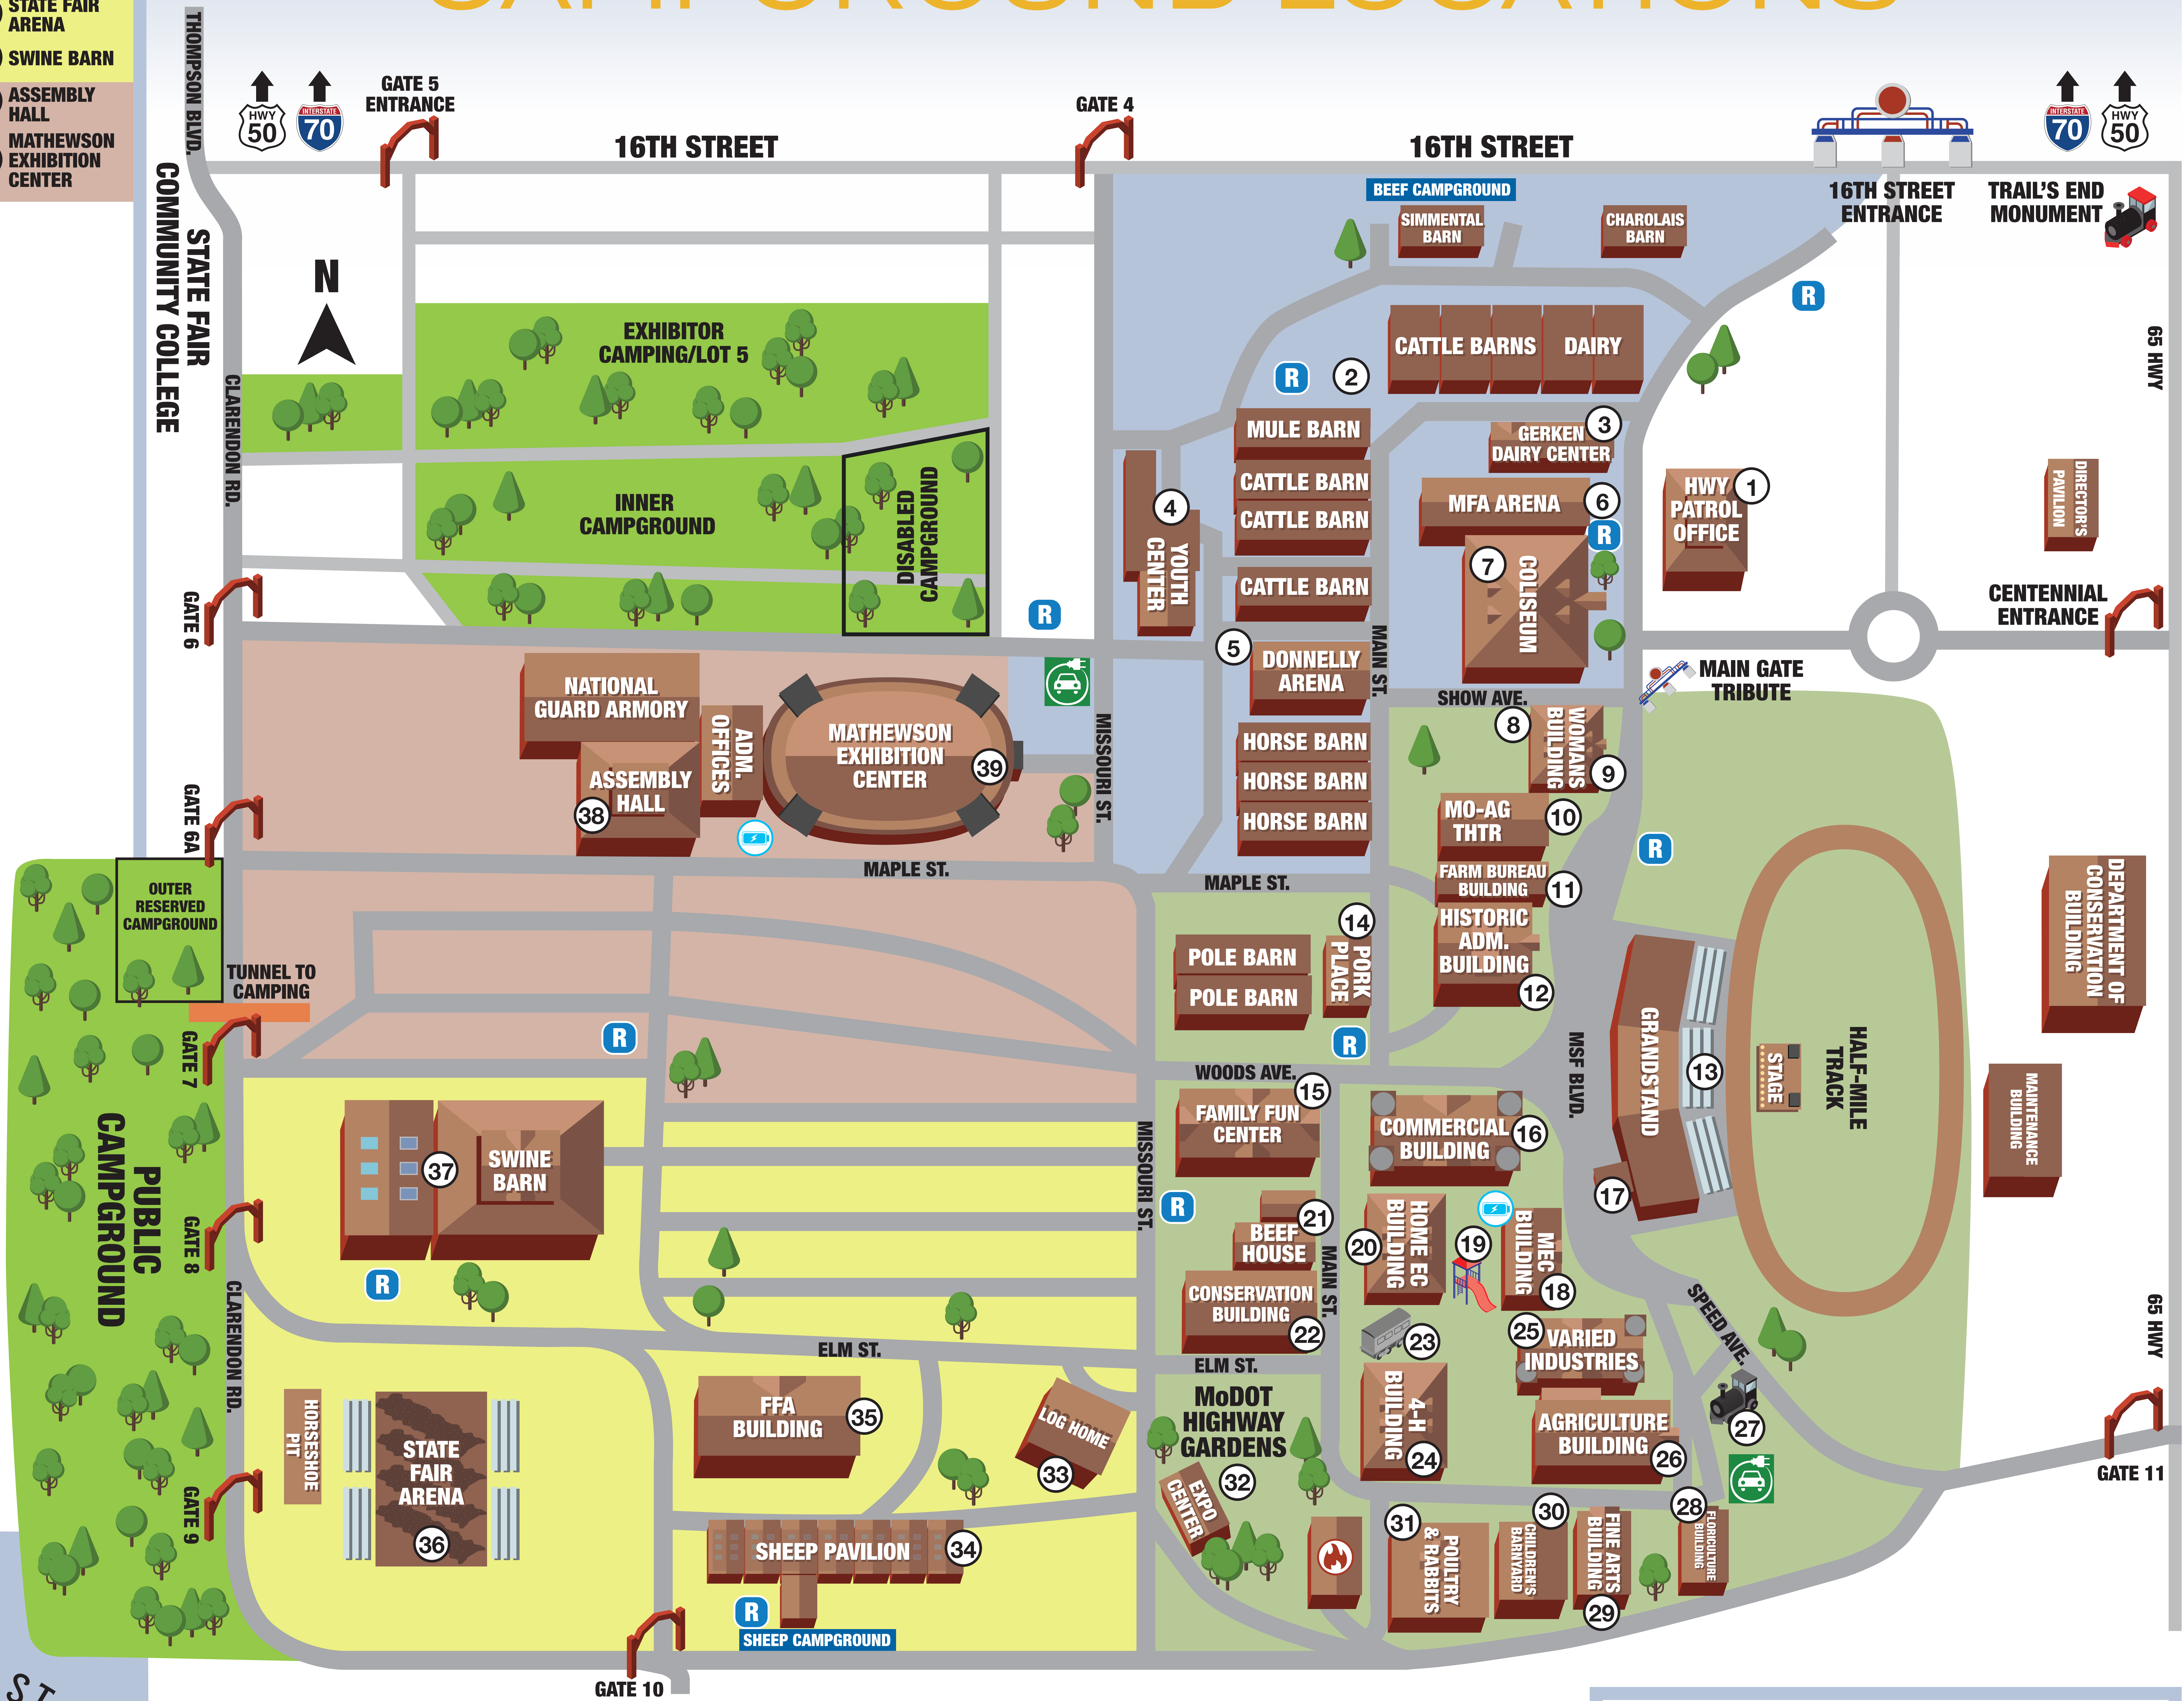

LEGEND

- 1 HIGHWAY PATROL OFFICE
- 2 LIVESTOCK BARN
- 3 GERKEN DAIRY CENTER
- 4 DR. TAYLOR WOODS YOUTH CENTER
- 5 DONNELLY ARENA
- 6 MFA YOUTH LIVESTOCK ARENA
- 7 COLISEUM
- 8 MUSEUM ENTRANCE
- 9 WOMANS BUILDING/DNR
- 10 MO-AG THEATRE
- 11 FARM BUREAU BUILDING
- 12 HISTORIC ADMINISTRATION BUILDING
- 13 GRANDSTAND
- 14 PORK PLACE
- 15 FAMILY FUN CENTER
- 16 COMMERCIAL BUILDING
- 17 BOX OFFICE
- 18 MEC BUILDING
- 19 KIDS ZONE
- 20 HOME EC BUILDING
- 21 BEEF HOUSE & SHOWCASE
- 22 CONSERVATION BUILDING
- 23 40 & 8 RAILROAD CAR
- 24 4-H BUILDING
- 25 VARIED INDUSTRIES BUILDING
- 26 AGRICULTURE BUILDING
- 27 FRISCO ENGINE DISPLAY
- 28 FLORICULTURE BUILDING
- 29 FINE ARTS BUILDING
- 30 CHILDREN'S BARNYARDS
- 31 POULTRY & RABBITS
- 32 MODOT HIGHWAY GARDENS & EXPO CENTER
- 33 LOG HOME
- 34 SHEEP PAVILION
- 35 FFA BUILDING
- 36 STATE FAIR ARENA
- 37 SWINE BARN
- 38 ASSEMBLY HALL
- 39 MATHEWSON EXHIBITION CENTER

MISSOURI STATE FAIRGROUNDS

CAMPGROUND LOCATIONS

[WWW.MOSTATEFAIRGROUNDS.COM](http://www.mostatefairgrounds.com)

GUEST SERVICES

- FIRE HOUSE
- MOBILE CHARGE STATION
- RESTROOMS (Seasonal)
- CAR CHARGING STATION